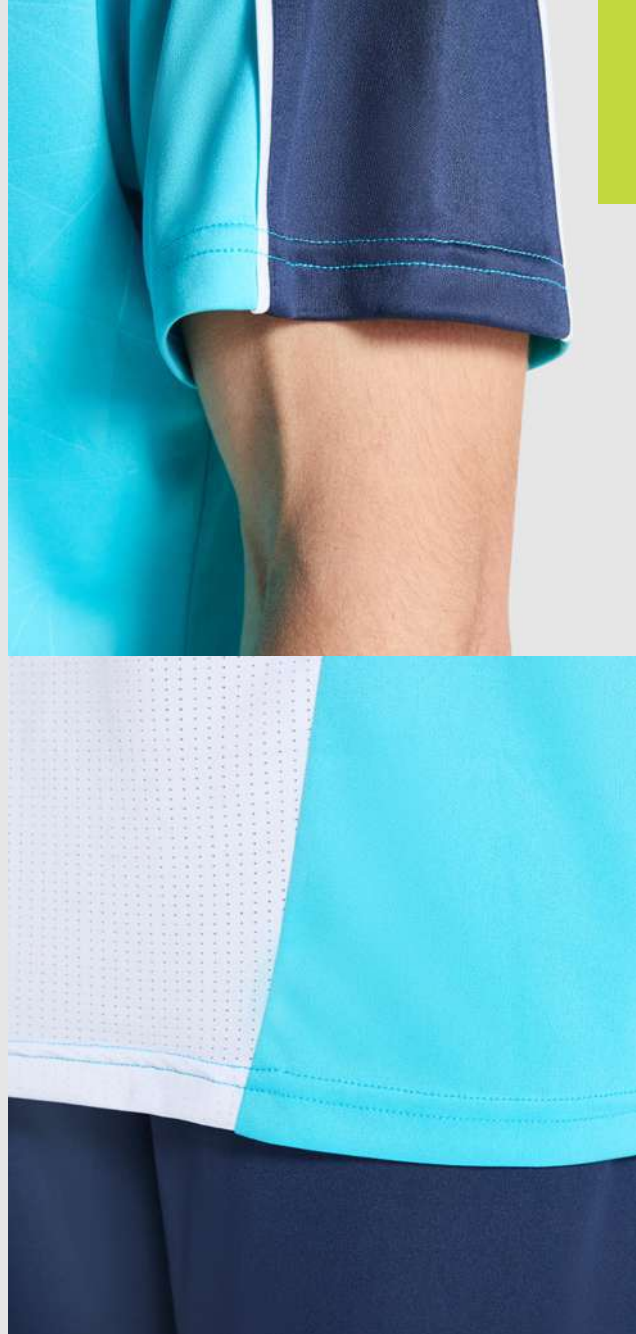

Pg. 357

**0491 Soccer**

35/40 - 41/46  
140 g/m<sup>2</sup>  
7 Colours

Pg. 357

SPORT\_SET\_

**QUICK\_FINDER.**

New ↘

[ 100% ] POLYESTER\_INTERLOCK\_