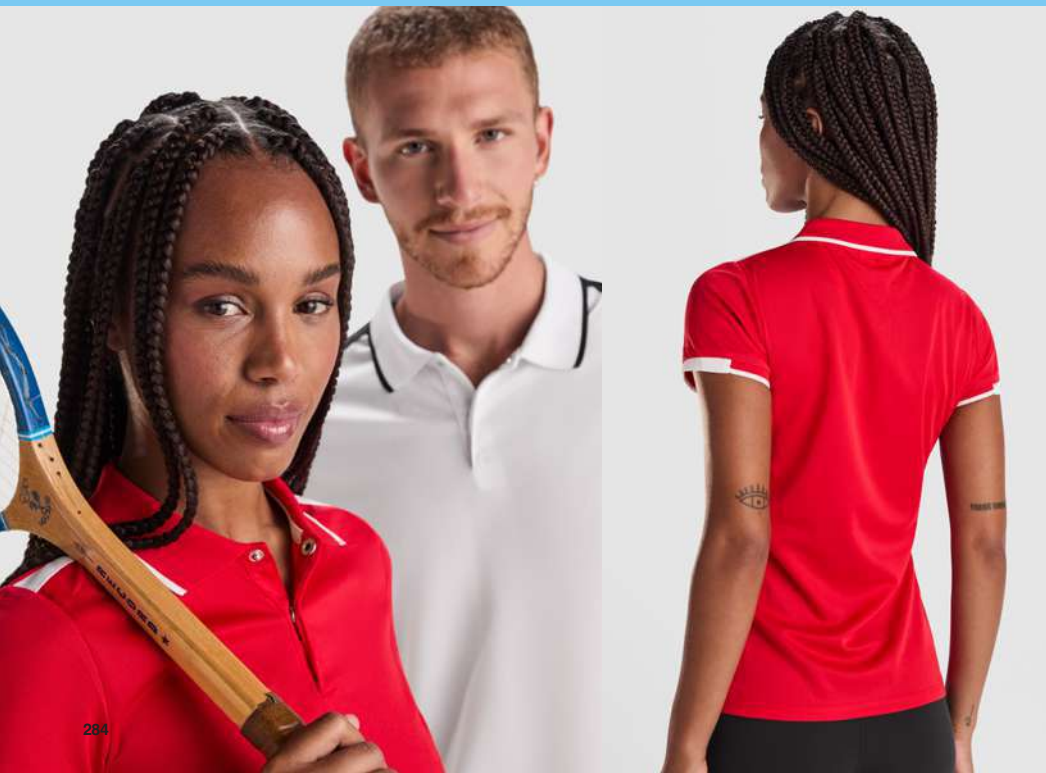

50% ανακυκλωμένος πολυεστέρας 50% αντιβακτηριακός πολυεστέρας.
χρώμα: 140 g/m².
λευκό: 150 g/m².

Adult: S - M - L - XL - 2XL - 3XL
Kids: 4 - 8 - 12 - 16

Printcode: F1(6), N(8), O1, R, F(6), N(8), O1, P, R

Pack: 1 - Carton: 50

Kids:

0409 Tamil woman

Κοντομάνικο, αεροδιαπερατό, εφαρμοστό μπλουζάκι πόλο από τεχνικό ύφασμα. Αντιβακτηριακό. Σχισίματα στο πλάι. Χρωματική αντίθεση στους ώμους και στις μασχάλες. Γιακάς και μανσέτες σε αποχρώσεις ίδιου τόνου με ύφανση रिप 1x1, με λεπτομέρεια σε χρωματική αντίθεση. Πατιλέτα με τρουκ, ένα ορατό σε χρωματική αντίθεση και ένα κρυμμένο μέσα στην πατιλέτα. Ταινία στη λαιμόκοψη από ασορτί ύφασμα με χρωματική αντίθεση. Πιστοποιημένο κατά GRS.

50% ανακυκλωμένος πολυεστέρας 50% αντιβακτηριακός πολυεστέρας.
χρώμα: 140 g/m².
λευκό: 150 g/m².

Adult: S - M - L - XL - 2XL

Printcode: F1(6), N(8), O1, R, F(6), N(8), O1, P, R

Pack: 1 - Carton: 50

ontrol Dry® Roly Control Dry® Roly Control Dry® Roly Control Dry® Roly Control Dry® Roly Control Dry® Roly Control Dry® Roly Control Dry®