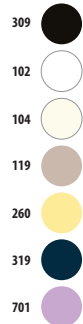

new

Μονόχρωμο