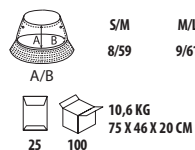

Δίχρωμο
868
867

ΧΡΩΜΑΤΟΛΟΓΙΟ Solo

101 Natural
102 White
104 Off-white
145 Red

238 Ultramarine
284 Bud green
312 Black
319 French navy

342 Pure grey
604 Night melanged
608 Grey melange
610 Anthracite melanged

861 Denim / Linen
862 Folk pink / Off-white
863 Black / Off-white
864 Off-white / Aqua / Linen

865 Off-white / Denim / French navy
866 Off-white / French navy / Bright red
867 Army / Shear Beige
868 Carbon grey / Shear Beige

873 Black / Khaki
874 French navy / Bright red
875 Spring green / Frozen green
876 Off-white / Candy pink